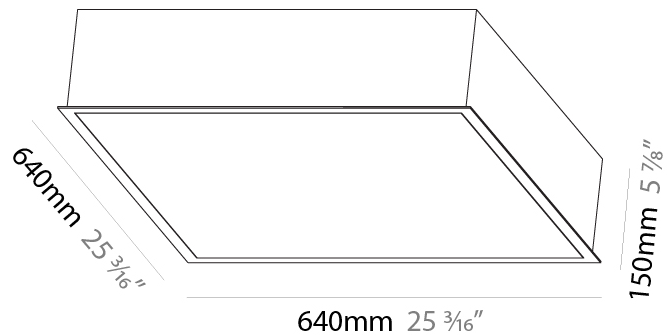

GENERAL

Series: Pi2
Subseries: Pi2 Standard
Brand: Prolicht
Division: Architectural
Mounting Type: Recessed
Mounting Location: Ceiling
Subcategory: Ambient

PHYSICAL

Shape: Square
Length (mm): 640
Length (in): 25 3/16
Width (mm): 640
Width (in): 25 3/16
Height (mm): 150
Height (in): 5 7/8
Ceiling Thickness (mm): 10 / 12.5 / 15 / 25 / 30
Ceiling Thickness (in): 3/8 or 1/2 or 9/16 or 1 or 1 3/16
Min. Recessing Depth (mm): 160
Min. Recessing Depth (in): 6 5/16
Light Distribution: Direct
Diffuser: PMMA - Opal or Micro-Prism
Fixture Finish: SSR / BKV / CWI / CRY / HAB / LAG / UFT / ITA / RUA / RUR / MIC / FTG / MYG / TWT / LOD / PUS / FRO / FUP / KIA / POP / BLS / SPG / MEY / GOH / GUM / CHC / COM / ABZ / JAG / OBR / MOS / ROR
Fixture Material: Aluminum

ELECTRICAL

Lamp Type: LED (Zhaga Standard)
Input Wattage (W): 55
Total Output Wattage (W): 46
Dimming: Tri-Mode (Non-Dimming and Phase Dimming (120Vac only) and 0-10V Dimming)
Driver Included: Yes
Driver Location: Integrated
Driver Type: Constant Current - Universal
Driver Class: Class 2
Input Voltage (V): 120 - 277
Constant Current (MA): 800

LED

Color Temperature (°K): 3000 / 3500 / 4000
Max. Delivered Lumen (lm): 4550 / 4616 / 4710
CRI: >80 CRI
Efficiency (%): 0.65
Lamp Life (hrs): 50000

OPTICAL

RATINGS AND CERTIFICATIONS

Certified By: Certified for North American Standards
IP rating: IP20