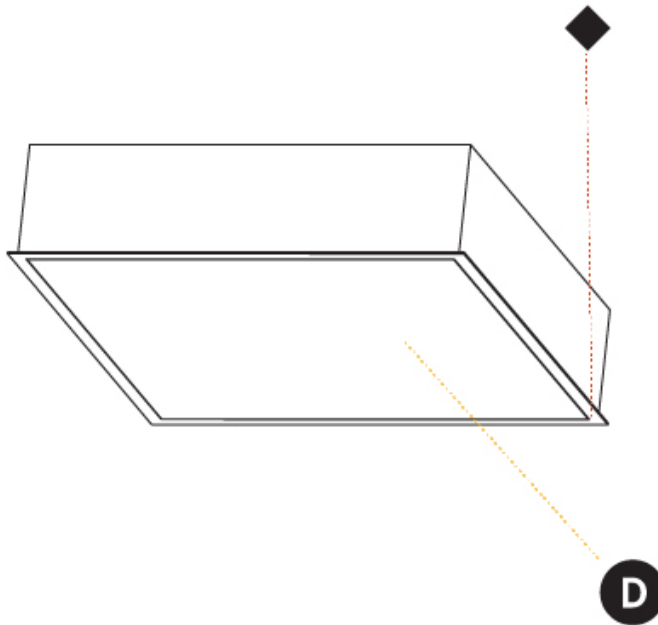

A37737-

PROJECT _____

TYPE _____

SPECIFIER _____

QUANTITY _____

DATE _____

A